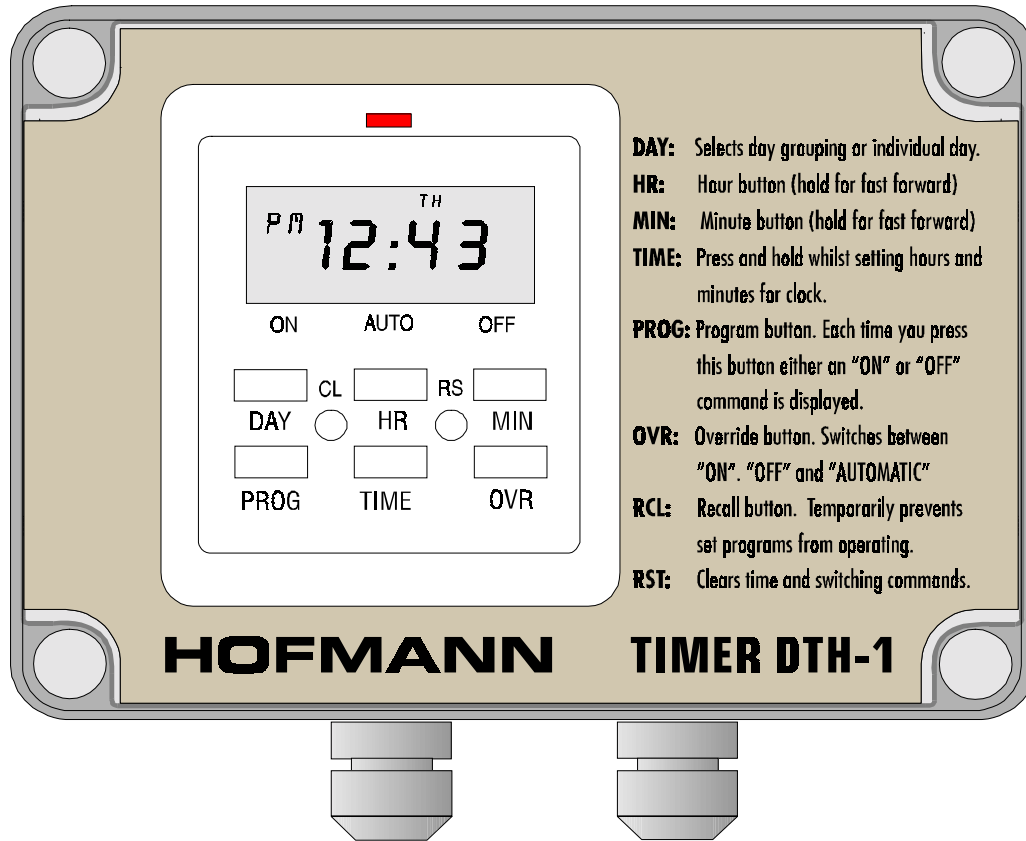

# VERSATILITY IN CONTROL

- Real time clock with battery back up.
- Six ON/OFF programs to switch on pump.
- Many combinations for daily or week-day dosing.
- Ideal solution for biocide dosing of cooling towers.
- Easy installation.
- Manual override to switch on pump.

PUMP TIMER  
DTH-1